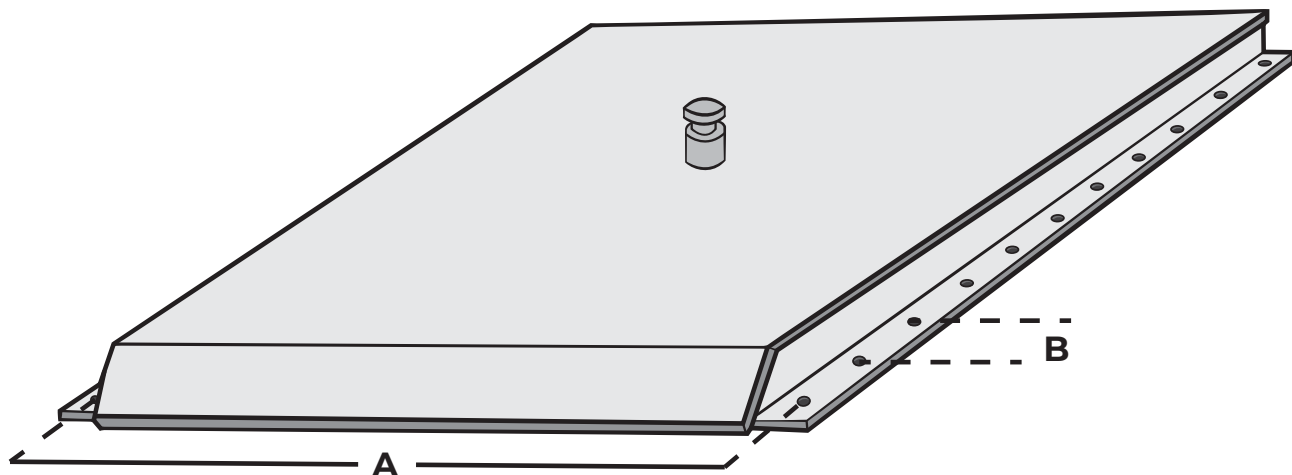

Standard — 5/16" Plate

Part No.	Application	Material	A	B
DDN11077-200-SAE	WABASH	Steel	41"	4"
DDN309-40X	FRUEHAUF/LBT STYLE INSERTED	Steel	39"	3"
DDN502-18-SAE	WABASH	Steel	35"	3"
DDN507-04-SAE	WABASH	Steel	40.5"	3"
DDN507-200-SAE	MISC	Steel	41"	2"
DDN507-300-SAE	POLAR STYLE	Steel	40.625"	2"
DDN507-34-SAE	POLAR STYLE	Steel	40.5"	2"
DDN509-40-SAE	FRUEHAUF/LBT STYLE	Steel	39"	3"
DDN511-24-SAE	WABASH	Steel	42.5"	5.5"
DDN9136-0090-SAE	HEIL STYLE	Steel	40.25"	3"
DDN9136-0166	HEIL STYLE	Steel	46.25"	3"

Heavy Duty — 3/8" Plate

Part No.	Application	Material	A	B
DDN1102-59X	Acro Style	Steel	37.25"	2"
DDN1107-03-SAE	POLAR STYLE	Steel	40.625"	2"
DDN1109-40-SAE	FRUEHAUF/LBT STYLE INSERTED	Steel	39"	3"
DDN409-40X	FRUEHAUF/LBT STYLE	Steel	39"	3"
DDN9136-0176	HEIL STYLE	Steel	46.25"	3"
DDN9136-0182-SAE	HEIL STYLE	Steel	40.25"	3"

Revolver Replacement Parts

Part No.	Description
DDNDSR2-4	REVOLVER DISC AND RING W/ ATTACHING HARDWARE
DDNK3175B	.3125" PLATE REVOLVER REPLACEMENT - PIN ONLY
DDNK3775B	.375" PLATE REVOLVER REPLACEMENT - PIN ONLY
DDNDSR60035	REVOLVER DISC W/ WELD ON RETAINER - OLD STYLE
DDNDSR2-4	REVOLVER DISC W/ BOLT-ON RETAINER